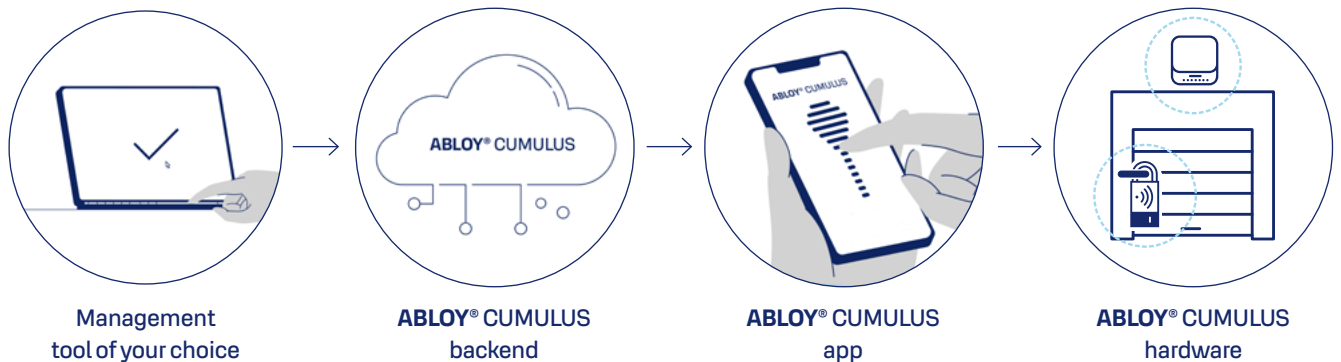

Integrations bring flexibility

CUMULUS tools can be used to meet a wide range of business needs. Modern, REST-based application programming interfaces, or APIs, enable integration with third-party systems – such as booking, reporting, resource management and access control systems. The mobile software development kit, or SDK, allows organisations to add CUMULUS functionalities to their own mobile apps.

ASSA ABLOY Access®

ASSA ABLOY Access is seamlessly integrating with ABLOY CUMULUS, providing a future-proof, keyless solution that is adaptable and consistently updated to ensure operational continuity. CUMULUS in combination with Access caters to varying access management needs. Access makes locking planning easier and faster, and it provides versatile tools for managing locks and access rights.

Built on a cloud-based platform, Access ensures automatic updates and adaptability. Committed to continuously evolving with the latest technology, Access is a future-proof solution that is compatible with future ABLOY and ASSA ABLOY solutions.

CUMULUS
CLOUD-BASED ECOSYSTEM

How it works

- CUMULUS is managed with any software tool. ASSA ABLOY Access, our visual user interface, is one option.
- CUMULUS APIs deliver user invitations and access rights to mobile phones and audit data to your business applications.
- CUMULUS hardware is operated with users' mobile phones.
- Users are invited into the CUMULUS system with their mobile phone numbers.
- Each mobile device will be registered with advanced credential technology.
- Similarly, each CUMULUS locking device will also have a unique ID so that all access tokens are granted for specified hardware and users for a certain time frame.
- CUMULUS hardware can be opened without cellular connection when access rights are updated on the mobile devices before entering the offline area.
- Users enjoy the benefits of secure and convenient mobile connectivity and access.