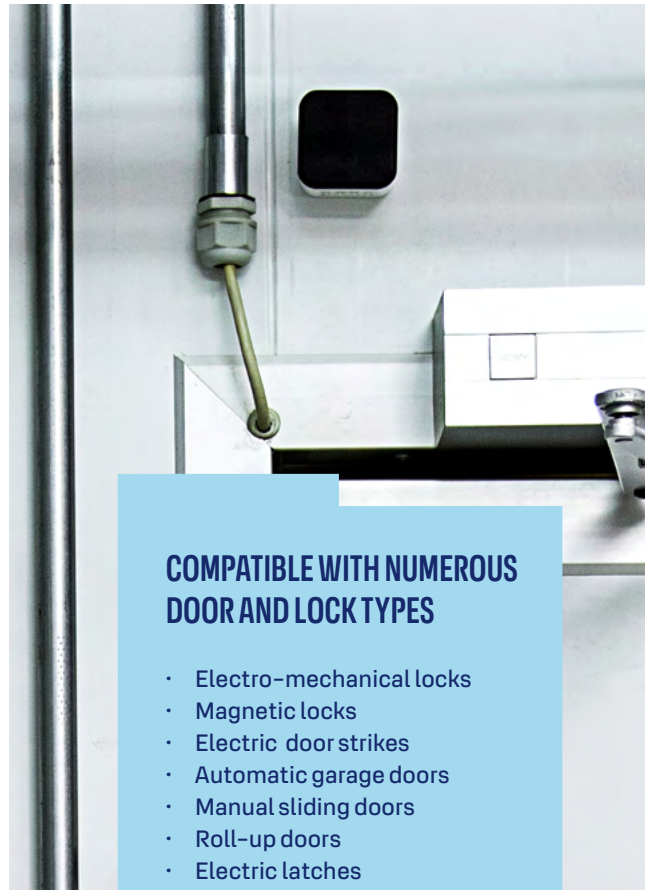

CUMULUS Controller

The CUMULUS controller is an ideal solution when you want to conceal your locking mechanism and control access keylessly. With the controller, you can make almost any electric lock or other electronic door locking device work with a mobile app. It not only works with ABLOY products but also with hardware of any brand with compatible wiring.

The controller tracks usage and records opening and locking events automatically. You can access these logs in your management system.

The controller is operated locally over a Bluetooth® connection with an application downloaded to a mobile device.