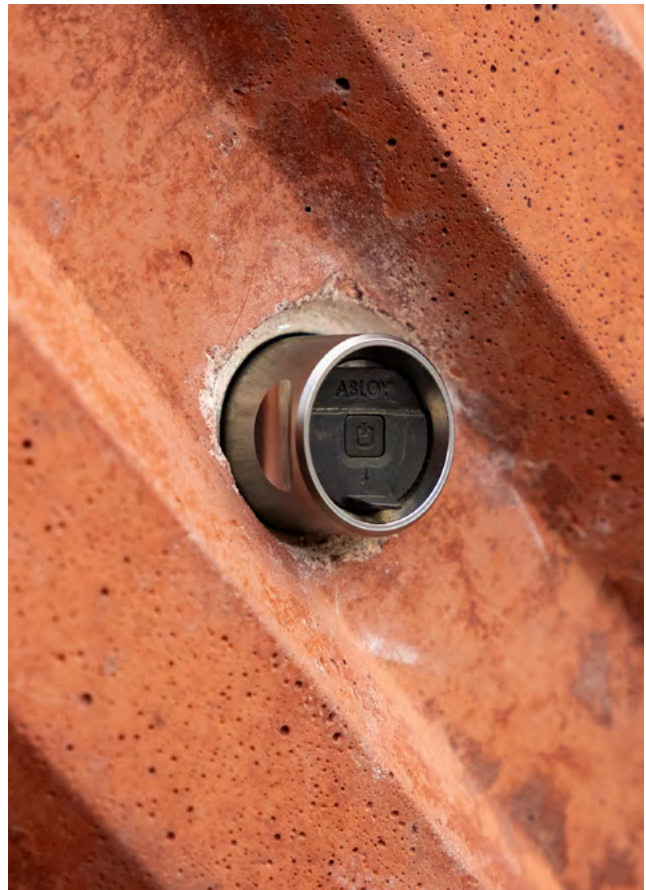

CUMULUS Key Deposit

The CUMULUS Key Deposit enables keyless access to properties maintenance keys with a smartphone via a Bluetooth® Low Energy connection.

With the key deposit, property managers can conveniently grant different user groups access to properties via the users' mobile phones, without the need for unnecessary key logistics and access control.

The key deposit is designed to perform in harsh conditions with its IP66/68 and IK10 certifications.