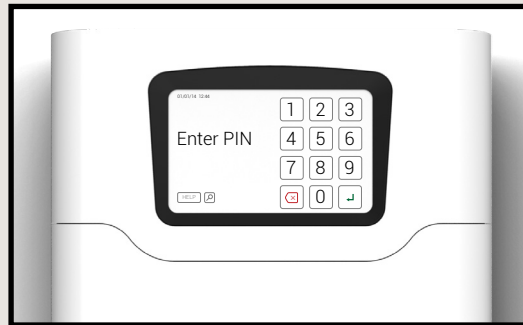

What is Traka21?

Ensuring that the right keys are available to the right people at the right times is a concern for every organisation.

Traka21 is a sophisticated stand-alone key management system which combines innovative RFID technology and robust design to provide small and medium sized businesses with the advanced management of 21 keys or keysets in an affordable plug and play unit.

Operation

- Stand-alone Plug & Play solution with advanced RFID technology
- Touchscreen interface
- PIN access to designated keys or keysets which are individually locked in place
- Keys are securely attached using special security seals
- Simple to configure through setup wizard
- No requirement for network connection or PC
- Concealed robust fixing points allow secure wall fixing
- Mains operated with optional battery backup

Features

- User, key and access rights administration
- Multilingual functionality
- Screen based audit trail and reporting capability or export via USB port
- 21 robust, long-life iFobs with security seals
- 21 locking receptors with LEDs
- Robust and compact aluminium & ABS housing with no exposed hinges or obvious access points
- Manual override and door release functions in case of emergency
- Audible alarms

And how does it work?

User is required to enter his/her unique PIN code to gain access to the cabinet