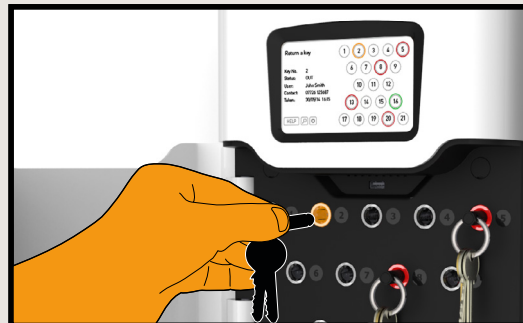

What is Traka21?

Ensuring that the right keys are available to the right people at the right times is a concern for every organisation.

Traka21 is a sophisticated stand-alone key management system which combines innovative RFID technology and robust design to provide small and medium sized businesses with the advanced management of 21 keys or keysets in an affordable plug and play unit.

Features

- User, key and access rights administration
- Multilingual functionality
- Screen based audit trail and reporting capability or export via USB port
- 21 robust, long-life iFobs with security seals
- 21 locking receptors with LEDs
- Robust and compact aluminium & ABS housing with no exposed hinges or obvious access points
- Manual override and door release functions in case of emergency
- Audible alarms

And how does it work?

User is required to enter his/her unique PIN code to gain access to the cabinet

All keys and keysets are individually locked by the Traka21 unit. Green LEDs indicate those keys to which this user has access. The user cannot remove keys highlighted by the Red LEDs which continue to remain locked in place.

Amber light indicates return position.

Traka21 iFob

Once attached to an iFob with a robust security seal, individual keys or keysets are assigned a specific receptor within the Traka cabinet and locked in place until released by an authorised user.