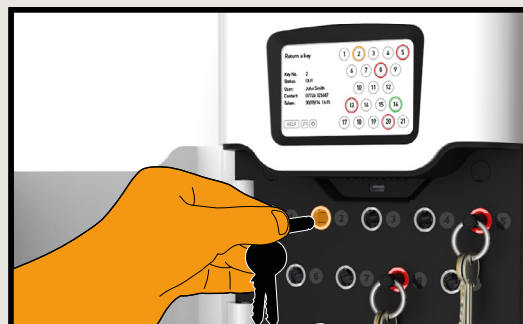

What is Traka21?

Ensuring that the right keys are available to the right people at the right times is a concern for every organisation.

Traka21 is a sophisticated stand-alone key management system which combines innovative RFID technology and robust design to provide small and medium sized businesses with the advanced management of 21 keys or keysets in an affordable plug and play unit.

Features

- User, key and access rights administration
- Multilingual functionality
- Screen based audit trail and reporting capability or export via USB port
- 21 robust, long-life iFobs with security seals
- 21 locking receptors with LEDs
- Robust and compact aluminium & ABS housing with no exposed hinges or obvious access points
- Manual override and door release functions in case of emergency
- Audible alarms

And how does it work?

User is required to enter his/her unique PIN code to gain access to the cabinet

All keys and keysets are individually locked by the Traka21 unit. Green LEDs indicate those keys to which this user has access. The user cannot remove keys highlighted by the Red LEDs which continue to remain locked in place.

Amber light indicates return position.

Traka21 iFob

Once attached to an iFob with a robust security seal, individual keys or keysets are assigned a specific receptor within the Traka cabinet and locked in place until released by an authorised user.